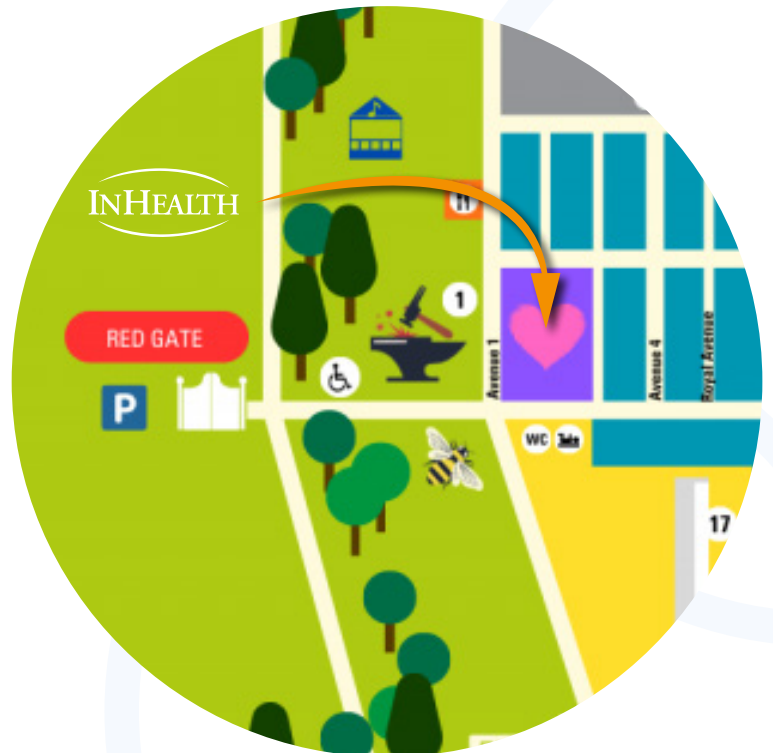

# The Royal Norfolk Show 2026

Wednesday 24th June – Thursday 25th June

Walk-in  
appointments  
available

Learn about  
appointments

Ask questions

For ticket prices and other info please visit:  
[www.royalnorfolkshow.co.uk](http://www.royalnorfolkshow.co.uk)